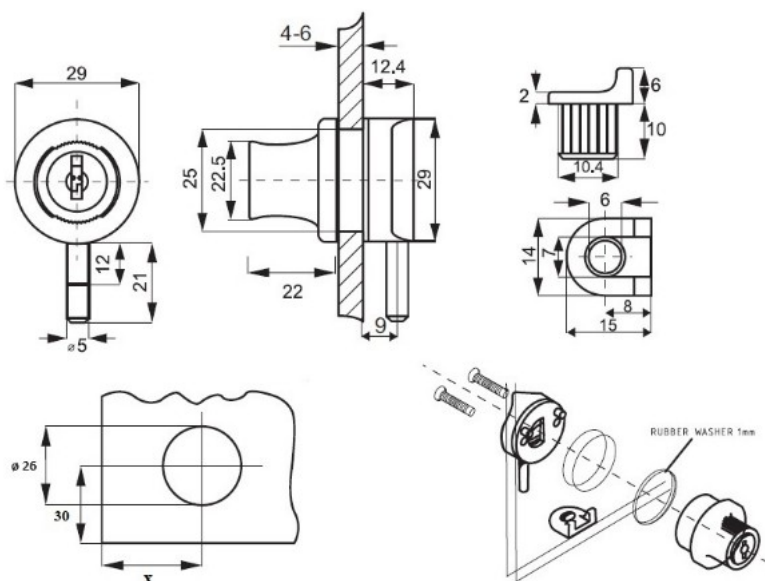

## Description:

Glass Door Lock X-689, Alu Finish, CK SISO, KA D20, 4-6mm Glass

## Item number:

14.09.133-5

Units	Box	Carton	HS Code	Barcode
Pcs.	15	150	8301300000	
				5704866454087